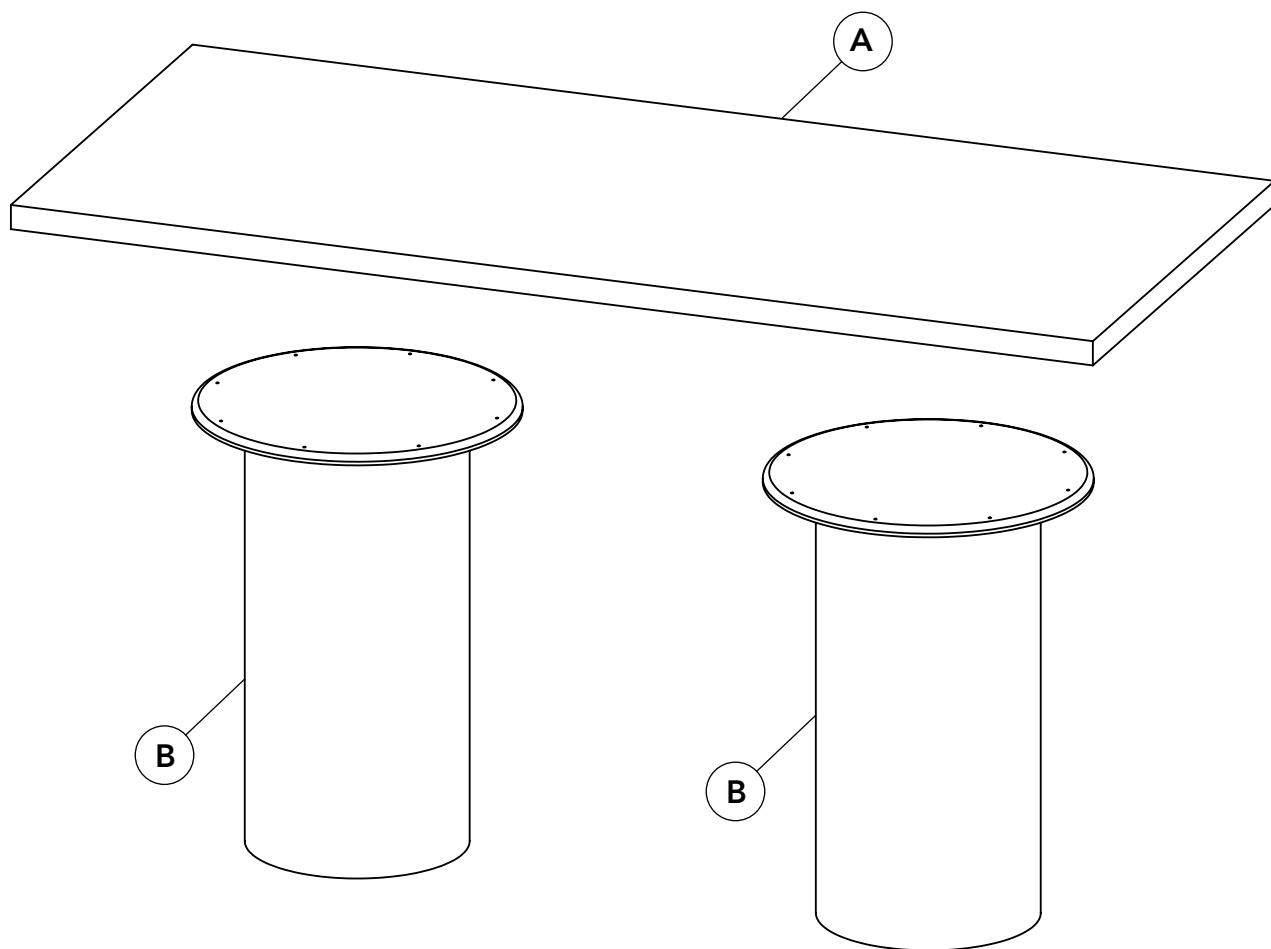

30 min

x3

x2

x1

A x1

B x2

C x16
M3,5x30mm

DECOWOOD®