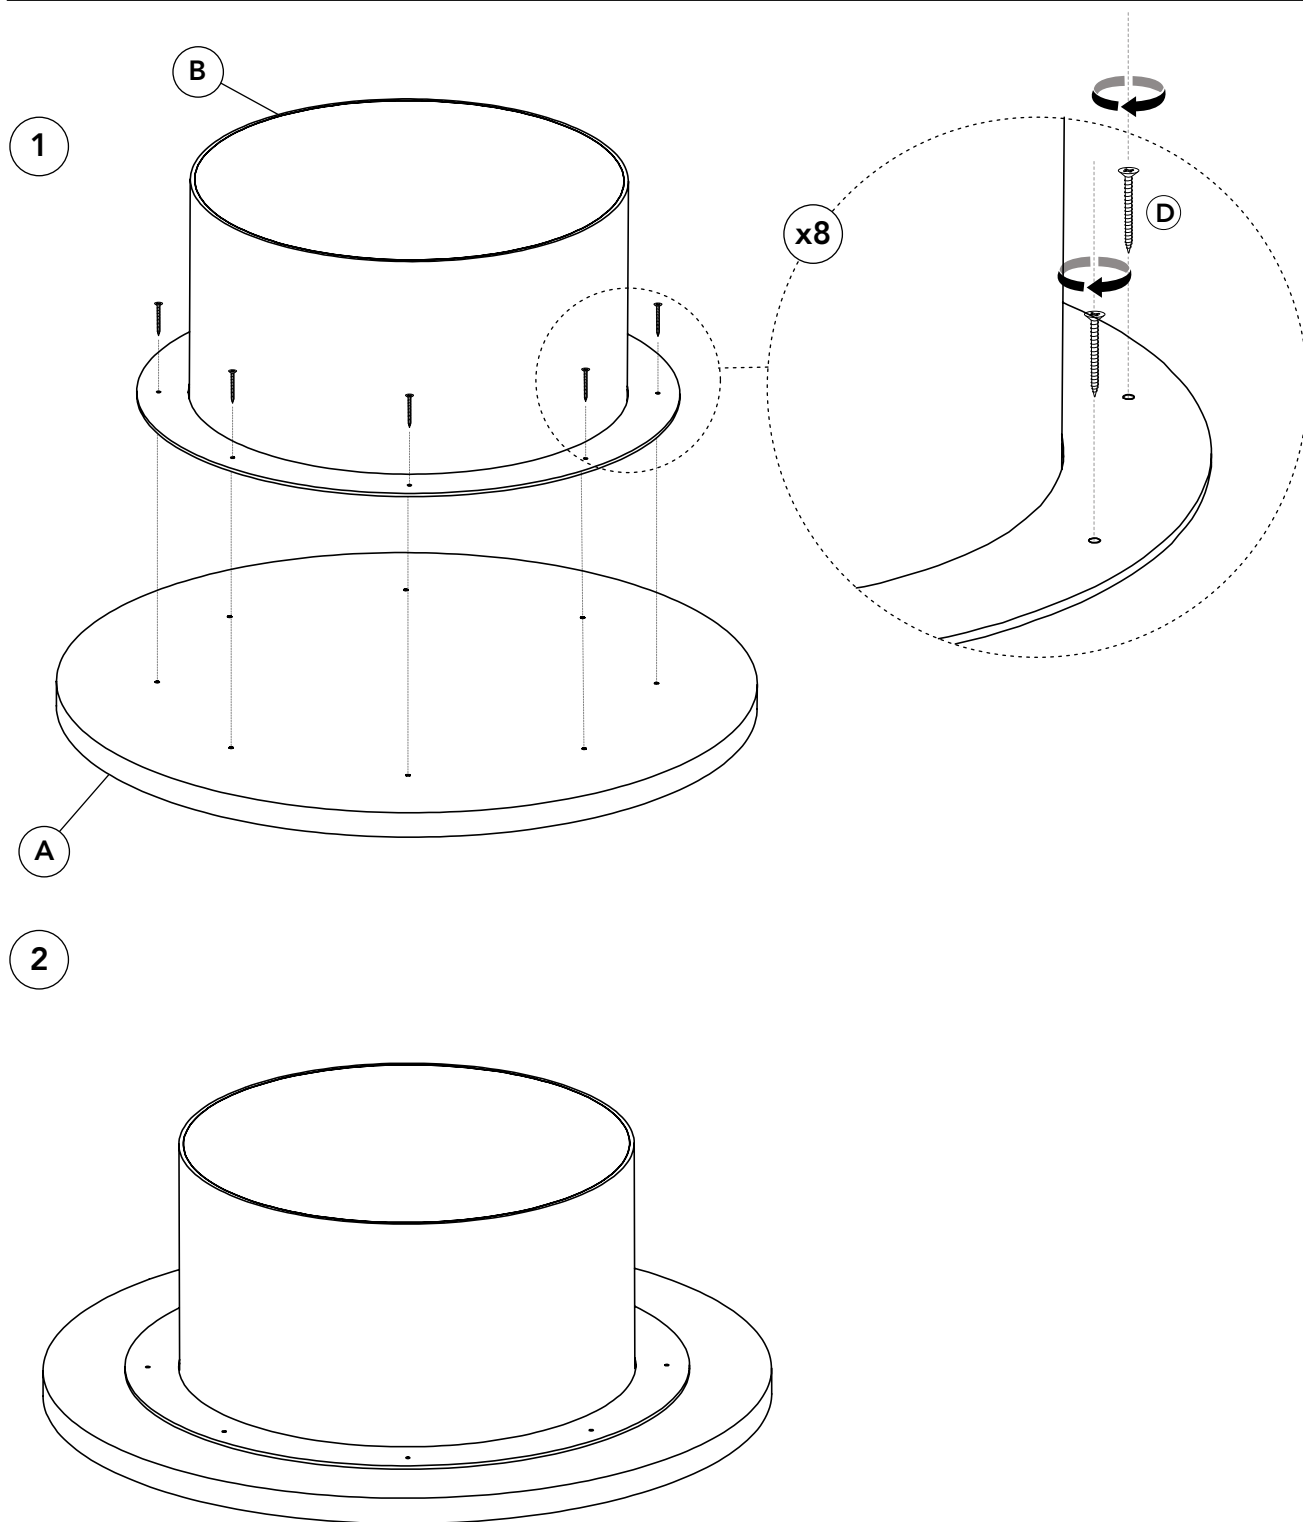

15 min

x2

x1

x1

A x1

B x1

D x8
M3,5x30mm

DECOWOOD®

**The change
starts here.**