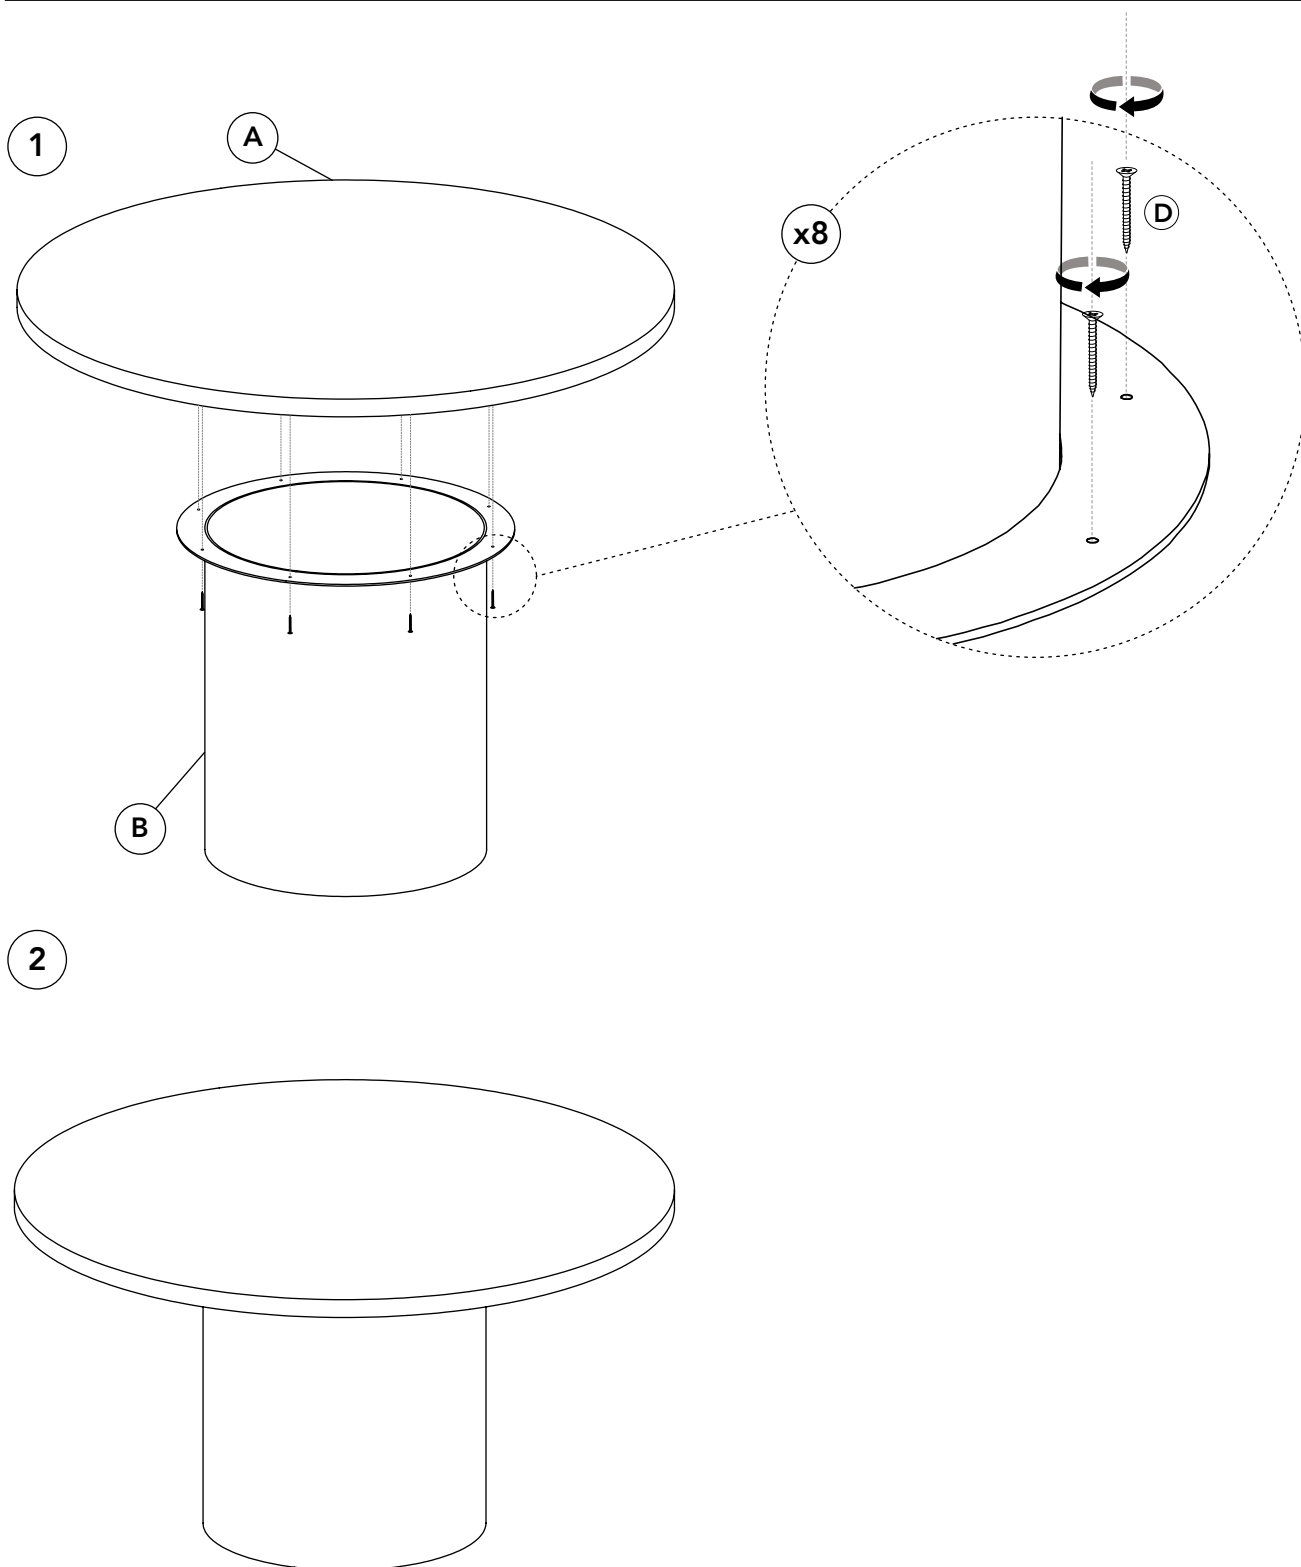

15 min

x2

x2

x1

A x1

B x1

D x8
M3,5x30mm

DECOWOOD®

**The change
starts here.**