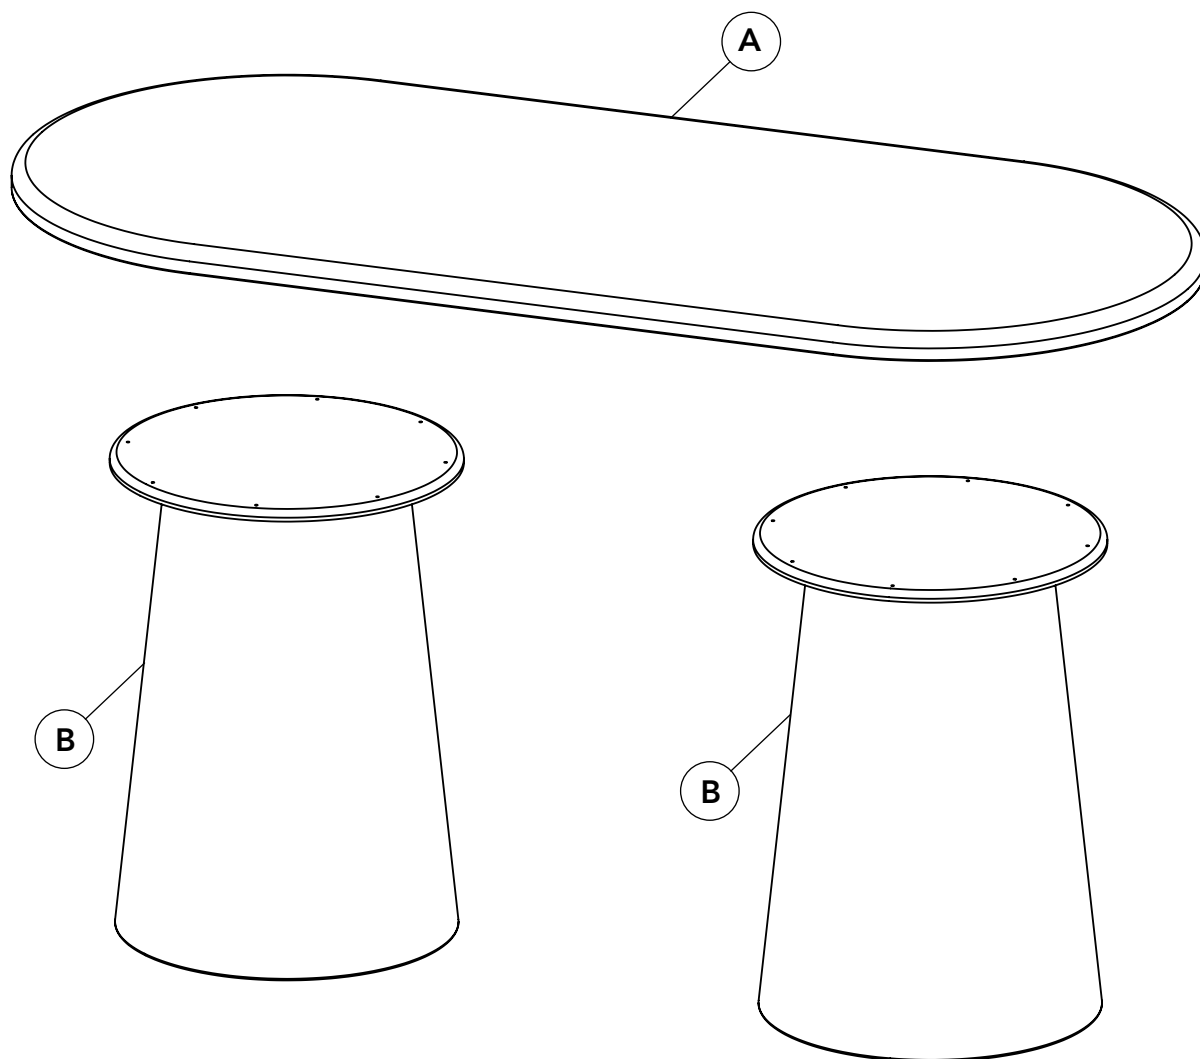

15 min

x3

x2

x1

**A** x1

**B** x2

**C** x16  
M3,5x30mm

DECOWOOD®