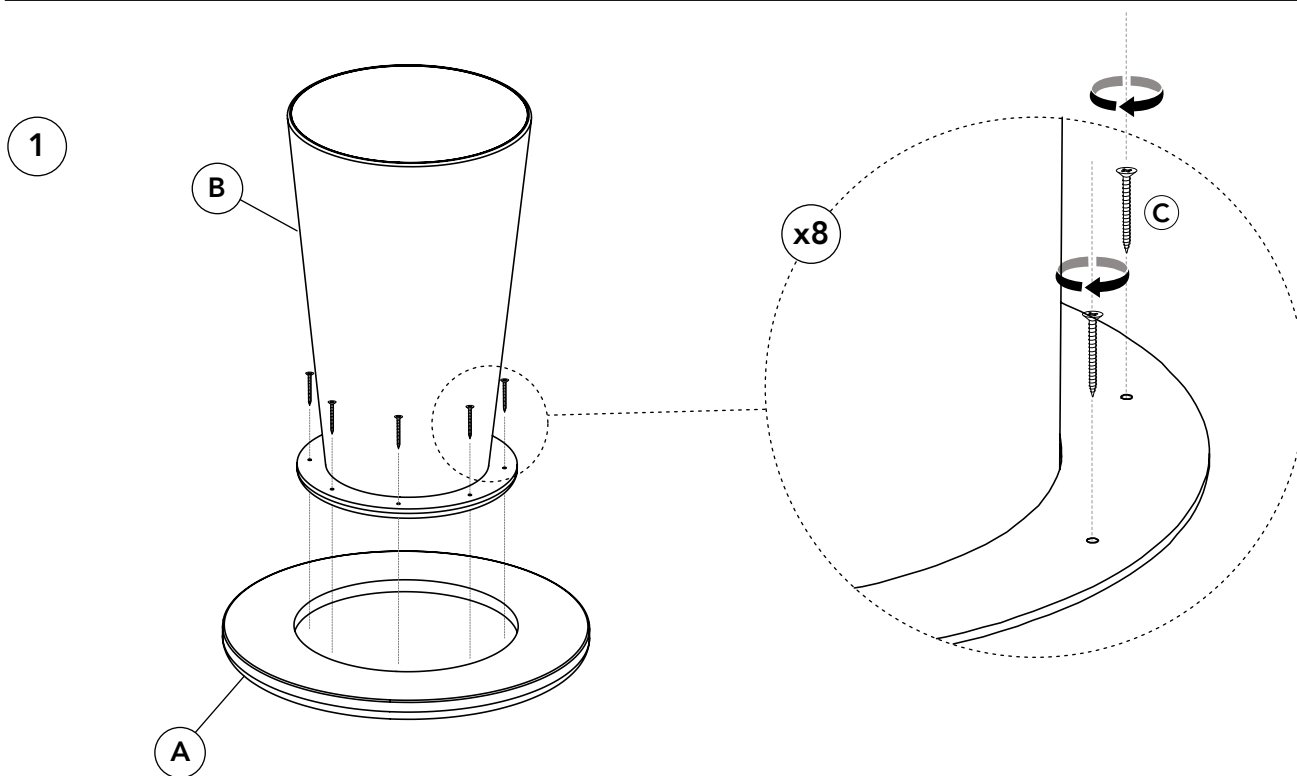

15 min

x2

x1

x1

A x1

B x1

C x8
M3,5x25mm

DECOWOOD®

**The change
starts here.**