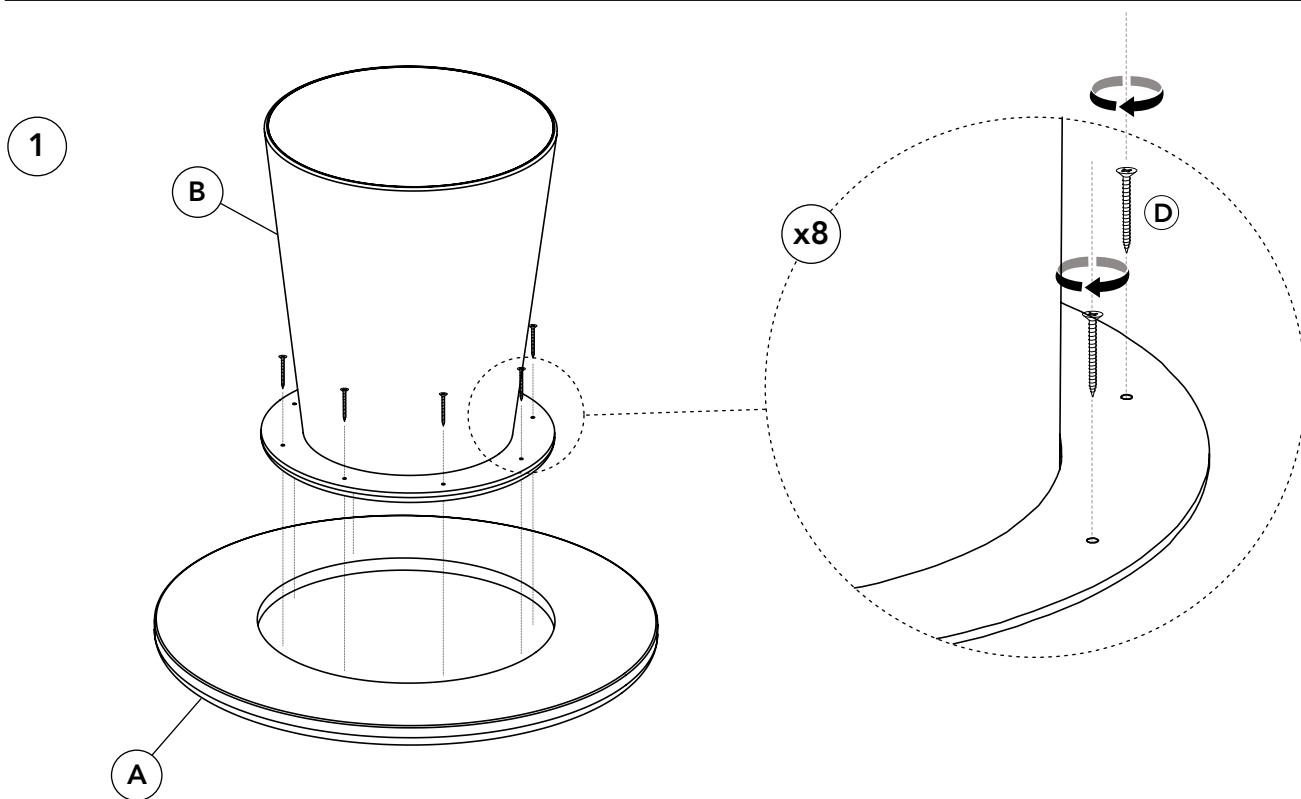

15 min

x2

x1

x1

A x1

B x1

D x8  
M3,5x25mm

DECOWOOD®

**The change  
starts here.**