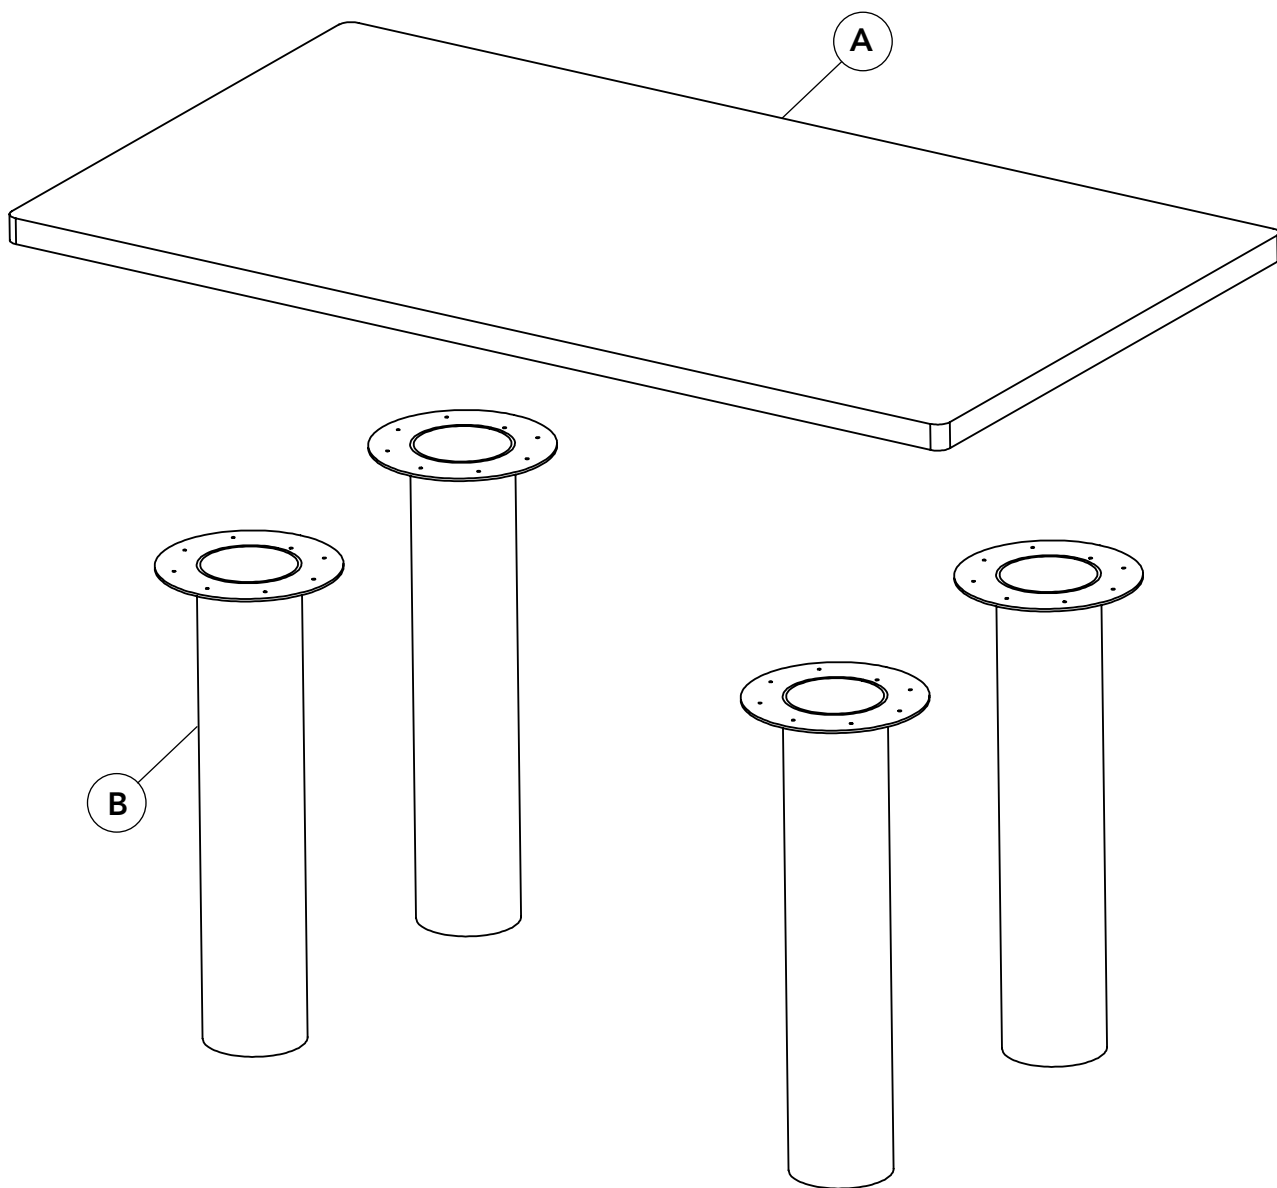

20 min

x5

x2

x1

A x1

B x4

D x32
M3,5x30mm

DECOWOOD®