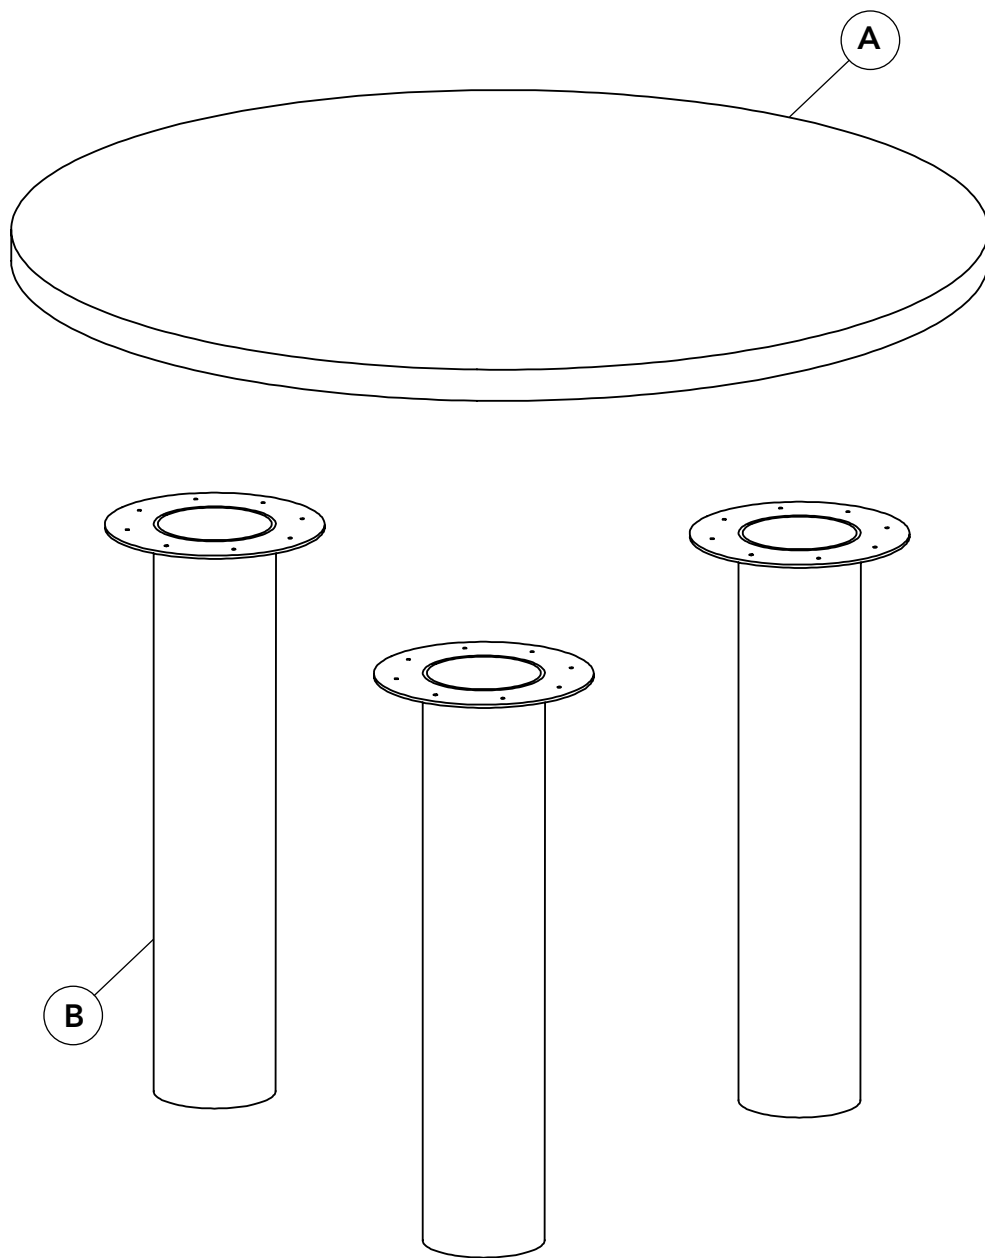

20 min

x4

x2

x1

A x1

B x3

D x24
M3,5x30mm

DECOWOOD®