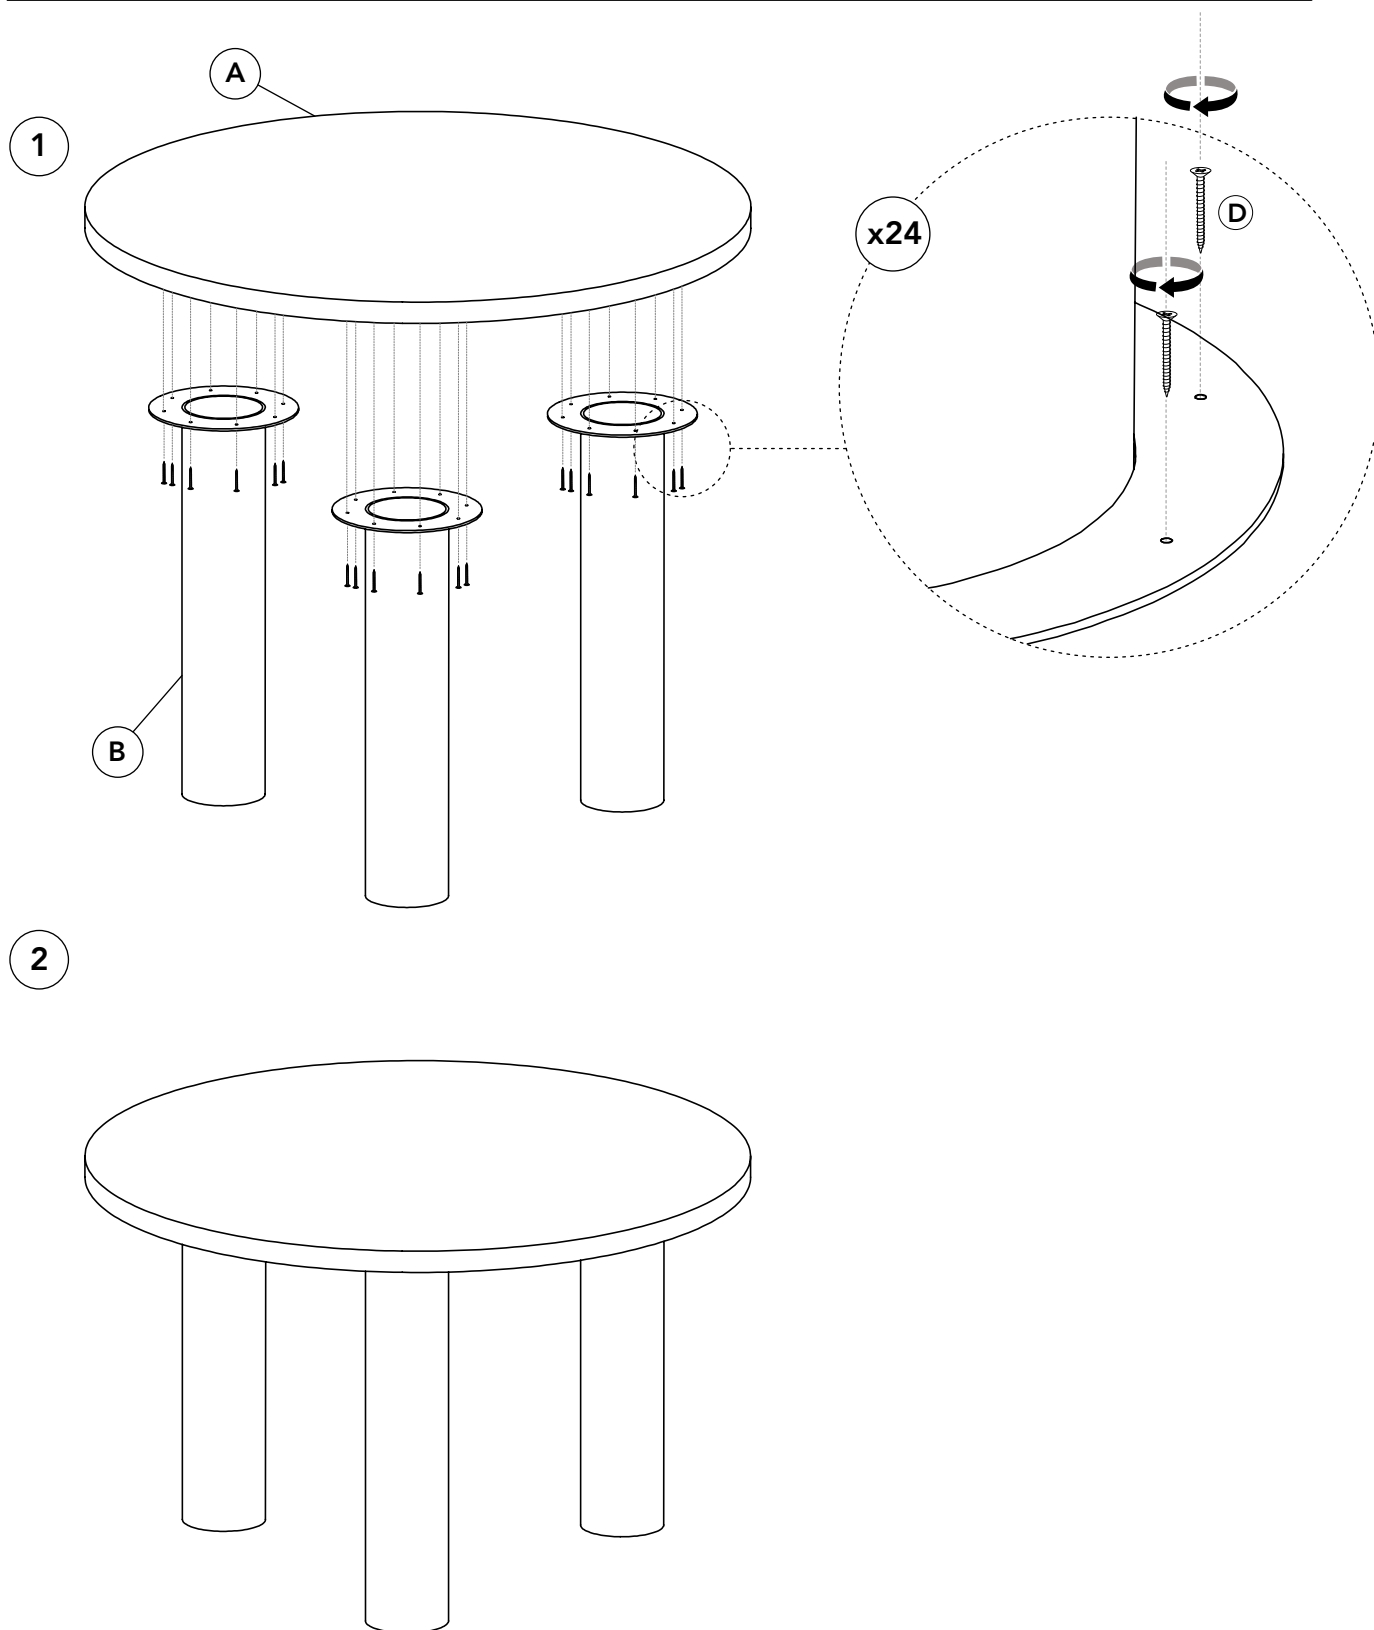

20 min

x4

x2

x1

A x1

B x3

D x24
M3,5x30mm

DECOWOOD®

**The change
starts here.**