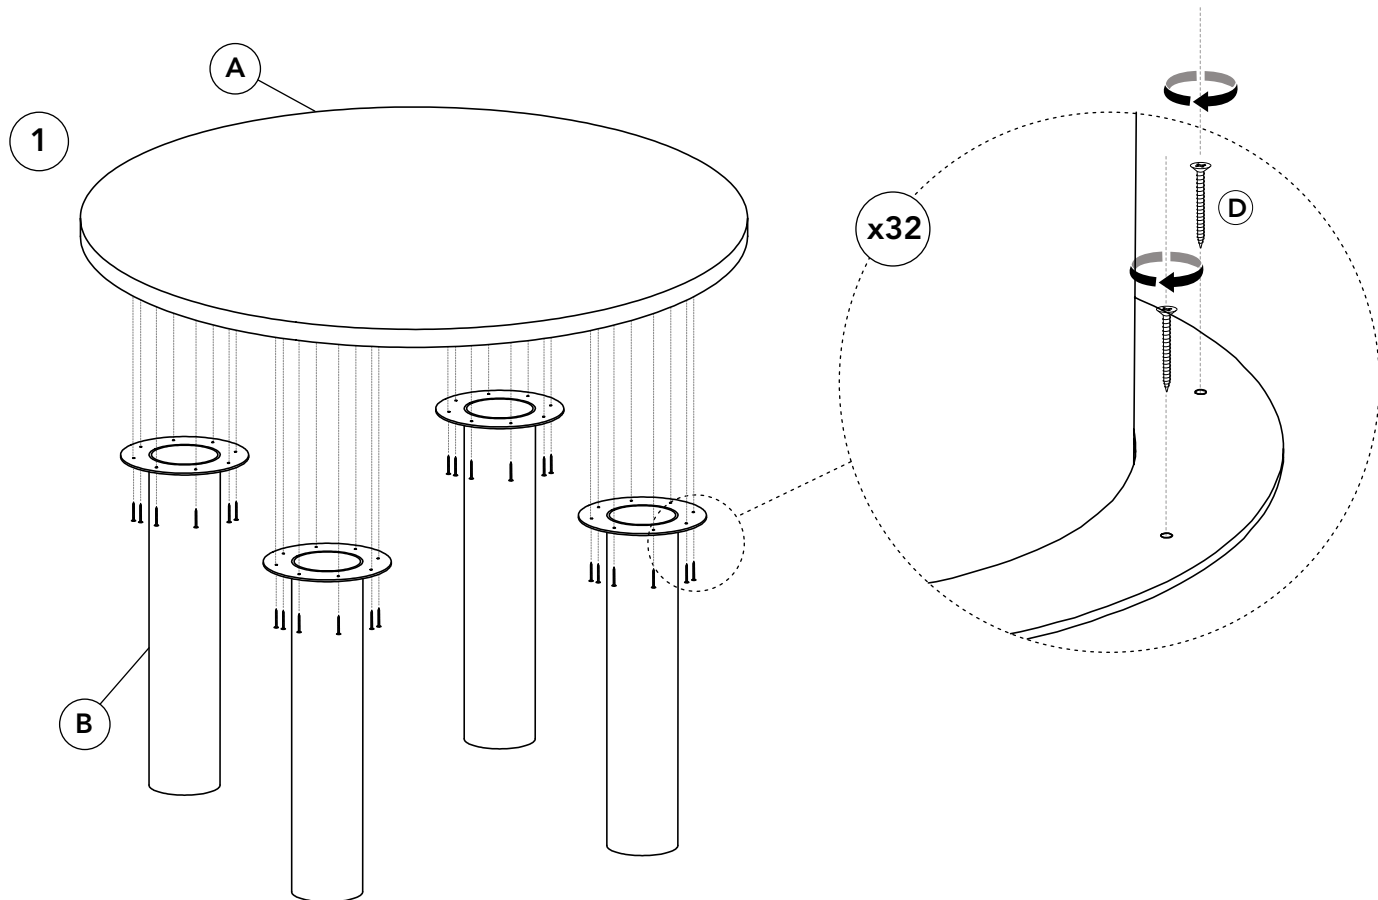

20 min

x5

x2

x1

**A** x1

**B** x4

**D** x32  
M3,5x30mm

DECOWOOD®

**The change  
starts here.**